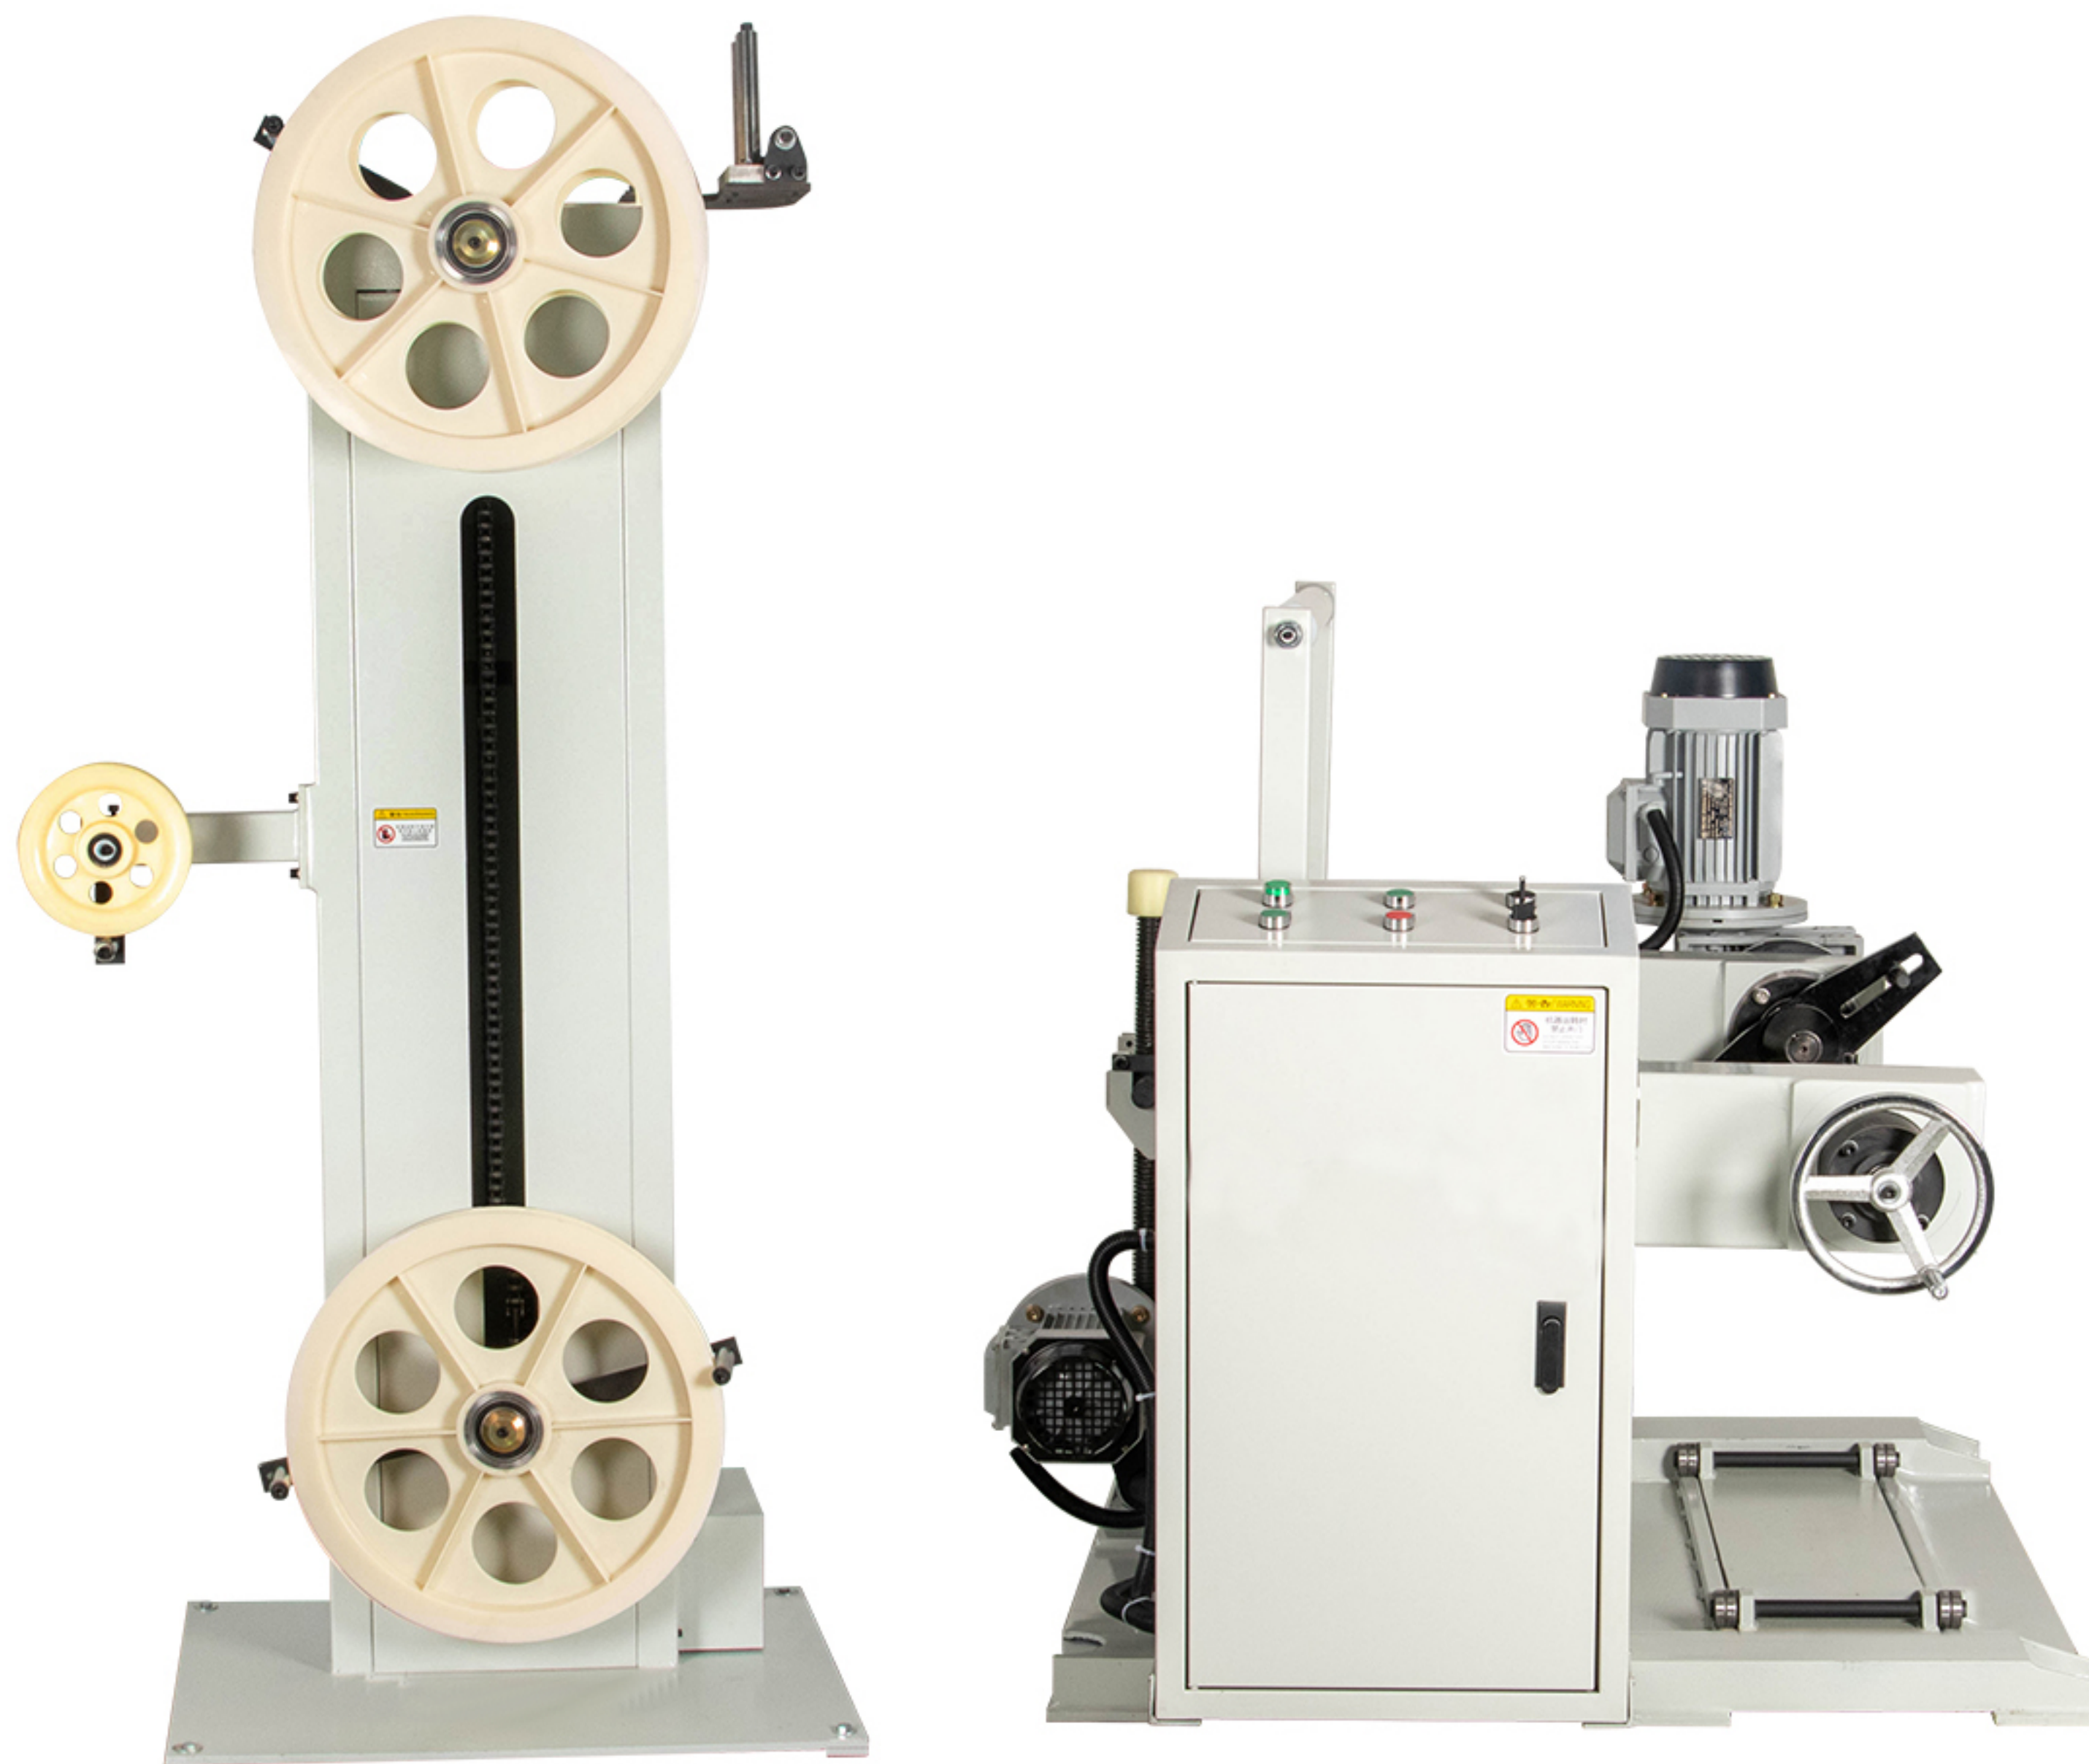

EW-1440 Robust Cable Reel Prefeeding System

Technical data

Model	EW-1440
Wire diameter	3-20mm
Wire tray size	OD 500-800, width 300-600
Loading weight	1000kgs
Max. feeding speed	250m/min
Feeding motor power	4KW
N.W.	550kgs
Power supply	220V/110V/50HZ/60HZ