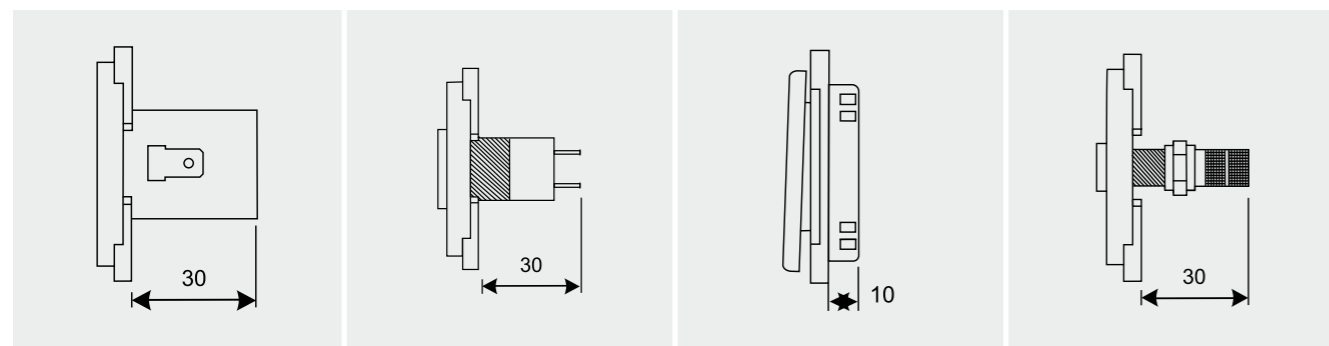

MAS 45 212676
BACK PROTECTION BOX
Ø45 L=48mm

MAS 50 212677
BACK PROTECTION BOX
Ø50 L=34mm

MCAP5 212640
TV CONNECTOR Ø0,5 (10 pcs)

MAS 50R 212675
BACK PROTECTION BOX
Ø45 L=22mm

MCAP6 212644
TV CONNECTOR Ø0,6 (10 pcs)

MCAP7 212648
TV CONNECTOR Ø0,7 (10 pcs)

DIMENSIONS (mm)

MP12A / MP12ATV

MP12 / MP12TV

MCN / MC12P / MCR

MPTV

MCG / MC12

MP22I