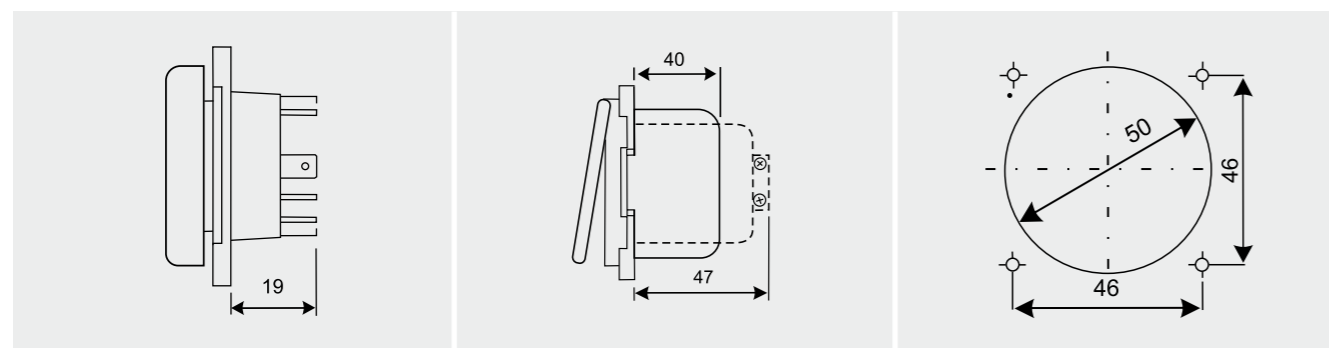

MCAP7 212648
TV CONNECTOR Ø0,7 (10 pcs)

DIMENSIONS (mm)

MP12A / MP12ATV

MP12 / MP12TV

MCN / MC12P / MCR

MPTV

MCG / MC12

MP22I

COLOURS:
... / G (Grey RAL 7015)
... / M (Brown RAL 8016)
... / B (White RAL 9010)
... / GC (Light Grey RAL 7035)

* Minimum order 10 pieces or multiples of 10

MAC1P / ...
1 MODULE FRAME
60 x 60mm

MAC2P / ...
2 MODULE FRAME
113 x 60mm