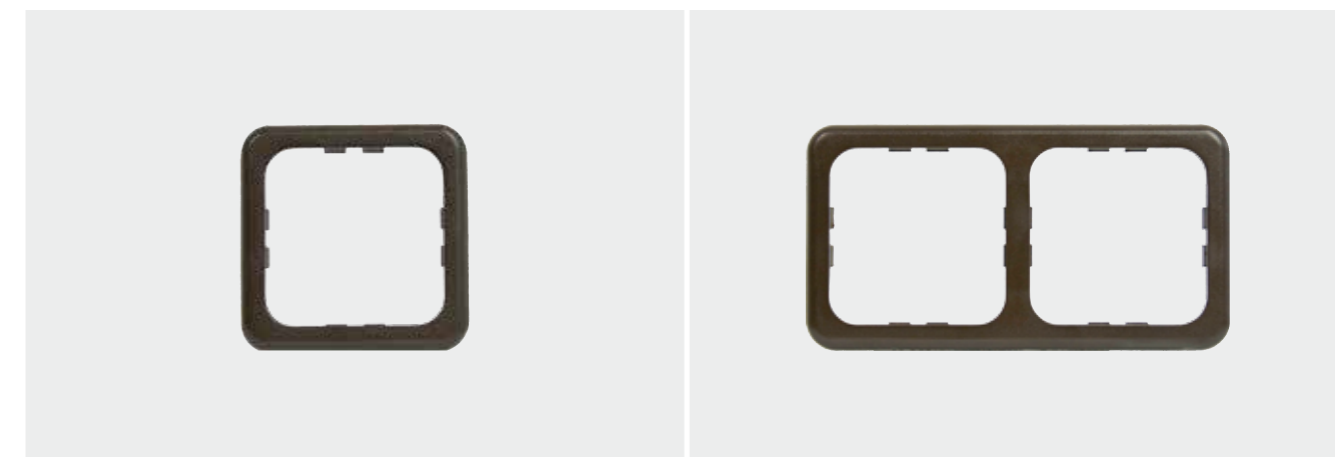

MCAP7 212648
TV CONNECTOR Ø0,7 (10 pcs)

DIMENSIONS (mm)

MP12A / MP12ATV

MP12 / MP12TV

MCN / MC12P / MCR

MPTV

MCG / MC12

MP22I

COLOURS:
... / G (Grey RAL 7015)
... / M (Brown RAL 8016)
... / B (White RAL 9010)
... / GC (Light Grey RAL 7035)

* Minimum order 10 pieces or multiples of 10

MAC1P / ...
1 MODULE FRAME
60 x 60mm

MAC2P / ...
2 MODULE FRAME
113 x 60mm