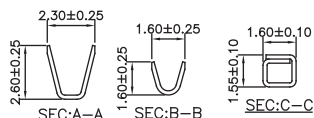

## 2.54mm Terminal / Housing

### Specifications

Current Rating: 3A AC,DC  
 Voltage Rating: 250V AC,DC  
 Temperature Range: -25°C to +85°C  
 Contact Resistance: 20mΩ Max  
 Insulation Resistance: 1000MΩ Min  
 Withstanding Voltage: 1500V AC/minute  
 Material:Nylon 66,UL94V-0

No. of Contacts	Dimensions		No. of Contacts	Dimensions	
	A	B		A	B
2x1	- - -	2.54	2x21	50.80	53.34
2x2	2.54	5.08	2x22	53.34	55.88
2x3	5.08	7.62	2x23	55.88	58.42
2x4	7.62	10.16	2x24	58.42	60.96
2x5	10.16	12.70	2x25	60.96	63.50
2x6	12.70	15.24	2x26	63.50	66.04
2x7	15.24	17.78	2x27	66.04	68.58
2x8	17.78	20.32	2x28	68.58	71.12
2x9	20.32	22.86	2x29	71.12	73.66
2x10	22.86	25.40	2x30	73.66	76.20
2x11	25.40	27.94	2x31	76.20	78.74
2x12	27.94	30.48	2x32	78.74	81.28
2x13	30.48	33.02	2x33	81.28	83.82
2x14	33.02	35.56	2x34	83.82	86.36
2x15	35.56	38.10	2x35	86.36	88.90
2x16	38.10	40.64	2x36	88.90	91.44
2x17	40.64	43.18	2x37	91.44	93.98
2x18	43.18	45.72	2x38	93.98	96.52
2x19	45.72	48.26	2x39	96.52	99.06
2x20	48.26	50.80	2x40	99.06	101.60

P/N.:5H2541NX-2XXBBL00-01

1:With Bump  
 0:W/O Bump

No. of Contacts	Dimensions		No. of Contacts	Dimensions	
	A	B		A	B
2x1	- - -	2.54	2x21	50.80	53.34
2x2	2.54	5.08	2x22	53.34	55.88
2x3	5.08	7.62	2x23	55.88	58.42
2x4	7.62	10.16	2x24	58.42	60.96
2x5	10.16	12.70	2x25	60.96	63.50
2x6	12.70	15.24	2x26	63.50	66.04
2x7	15.24	17.78	2x27	66.04	68.58
2x8	17.78	20.32	2x28	68.58	71.12
2x9	20.32	22.86	2x29	71.12	73.66
2x10	22.86	25.40	2x30	73.66	76.20
2x11	25.40	27.94	2x31	76.20	78.74
2x12	27.94	30.48	2x32	78.74	81.28
2x13	30.48	33.02	2x33	81.28	83.82
2x14	33.02	35.56	2x34	83.82	86.36
2x15	35.56	38.10	2x35	86.36	88.90
2x16	38.10	40.64	2x36	88.90	91.44
2x17	40.64	43.18	2x37	91.44	93.98
2x18	43.18	45.72	2x38	93.98	96.52
2x19	45.72	48.26	2x39	96.52	99.06
2x20	48.26	50.80	2x40	99.06	101.60