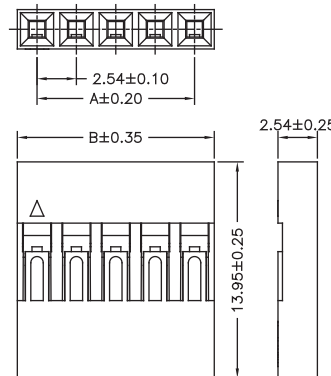

Part No.	Wire Range	Insulation O.D.	Material	Finish
5T2541N-BG0/TO	#22-#26	1.63mm(Max)	Brass	Gold Plated/
5T2541N-PG0/TO			Phosphor Bronze	Tin Plated

P/N.:5T2541N-XXR-01

P:Phosphor Bronze  
 B:Brass

T0: Tin plated  
 G0: Gold plated

No. of Contacts	Dimensions		No. of Contacts	Dimensions	
	A	B		A	B
2x1	- - -	2.54	2x21	50.80	53.34
2x2	2.54	5.08	2x22	53.34	55.88
2x3	5.08	7.62	2x23	55.88	58.42
2x4	7.62	10.16	2x24	58.42	60.96
2x5	10.16	12.70	2x25	60.96	63.50
2x6	12.70	15.24	2x26	63.50	66.04
2x7	15.24	17.78	2x27	66.04	68.58
2x8	17.78	20.32	2x28	68.58	71.12
2x9	20.32	22.86	2x29	71.12	73.66
2x10	22.86	25.40	2x30	73.66	76.20
2x11	25.40	27.94	2x31	76.20	78.74
2x12	27.94	30.48	2x32	78.74	81.28
2x13	30.48	33.02	2x33	81.28	83.82
2x14	33.02	35.56	2x34	83.82	86.36
2x15	35.56	38.10	2x35	86.36	88.90
2x16	38.10	40.64	2x36	88.90	91.44
2x17	40.64	43.18	2x37	91.44	93.98
2x18	43.18	45.72	2x38	93.98	96.52
2x19	45.72	48.26	2x39	96.52	99.06
2x20	48.26	50.80	2x40	99.06	101.60

P/N.:5H2541NX-2XXBBL00-01

1:With Bump  
 0:W/O Bump

No. of Contacts	Dimensions		No. of Contacts	Dimensions	
	A	B		A	B
2x1	- - -	2.54	2x21	50.80	53.34
2x2	2.54	5.08	2x22	53.34	55.88
2x3	5.08	7.62	2x23	55.88	58.42
2x4	7.62	10.16	2x24	58.42	60.96
2x5	10.16	12.70	2x25	60.96	63.50
2x6	12.70	15.24	2x26	63.50	66.04
2x7	15.24	17.78	2x27	66.04	68.58
2x8	17.78	20.32	2x28	68.58	71.12
2x9	20.32	22.86	2x29	71.12	73.66
2x10	22.86	25.40	2x30	73.66	76.20
2x11	25.40	27.94	2x31	76.20	78.74
2x12	27.94	30.48	2x32	78.74	81.28
2x13	30.48	33.02	2x33	81.28	83.82
2x14	33.02	35.56	2x34	83.82	86.36
2x15	35.56	38.10	2x35	86.36	88.90
2x16	38.10	40.64	2x36	88.90	91.44
2x17	40.64	43.18	2x37	91.44	93.98
2x18	43.18	45.72	2x38	93.98	96.52
2x19	45.72	48.26	2x39	96.52	99.06
2x20	48.26	50.80	2x40	99.06	101.60