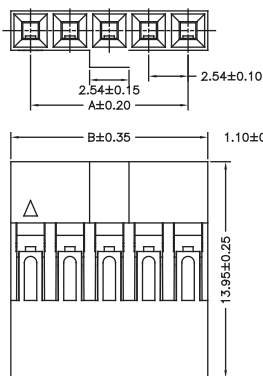

Part No.	Wire Range	Insulation O.D.	Material	Finish
5T2541N-BG0/TO	#22-#26	1.63mm(Max)	Brass	Gold Plated/
5T2541N-PG0/TO			Phosphor Bronze	Tin Plated

P/N.:5T2541N-XXR-01

P:Phosphor Bronze  
 B:Brass

T0: Tin plated  
 G0: Gold plated

No. of Contacts	Dimensions		No. of Contacts	Dimensions	
	A	B		A	B
2x1	- - -	2.54	2x21	50.80	53.34
2x2	2.54	5.08	2x22	53.34	55.88
2x3	5.08	7.62	2x23	55.88	58.42
2x4	7.62	10.16	2x24	58.42	60.96
2x5	10.16	12.70	2x25	60.96	63.50
2x6	12.70	15.24	2x26	63.50	66.04
2x7	15.24	17.78	2x27	66.04	68.58
2x8	17.78	20.32	2x28	68.58	71.12
2x9	20.32	22.86	2x29	71.12	73.66
2x10	22.86	25.40	2x30	73.66	76.20
2x11	25.40	27.94	2x31	76.20	78.74
2x12	27.94	30.48	2x32	78.74	81.28
2x13	30.48	33.02	2x33	81.28	83.82
2x14	33.02	35.56	2x34	83.82	86.36
2x15	35.56	38.10	2x35	86.36	88.90
2x16	38.10	40.64	2x36	88.90	91.44
2x17	40.64	43.18	2x37	91.44	93.98
2x18	43.18	45.72	2x38	93.98	96.52
2x19	45.72	48.26	2x39	96.52	99.06
2x20	48.26	50.80	2x40	99.06	101.60

P/N.:5H2541NX-2XXBBL00-01

1:With Bump  
 0:W/O Bump

No. of Contacts	Dimensions		No. of Contacts	Dimensions	
	A	B		A	B
2x1	- - -	2.54	2x21	50.80	53.34
2x2	2.54	5.08	2x22	53.34	55.88
2x3	5.08	7.62	2x23	55.88	58.42
2x4	7.62	10.16	2x24	58.42	60.96
2x5	10.16	12.70	2x25	60.96	63.50
2x6	12.70	15.24	2x26	63.50	66.04
2x7	15.24	17.78	2x27	66.04	68.58
2x8	17.78	20.32	2x28	68.58	71.12
2x9	20.32	22.86	2x29	71.12	73.66
2x10	22.86	25.40	2x30	73.66	76.20
2x11	25.40	27.94	2x31	76.20	78.74
2x12	27.94	30.48	2x32	78.74	81.28
2x13	30.48	33.02	2x33	81.28	83.82
2x14	33.02	35.56	2x34	83.82	86.36
2x15	35.56	38.10	2x35	86.36	88.90
2x16	38.10	40.64	2x36	88.90	91.44
2x17	40.64	43.18	2x37	91.44	93.98
2x18	43.18	45.72	2x38	93.98	96.52
2x19	45.72	48.26	2x39	96.52	99.06
2x20	48.26	50.80	2x40	99.06	101.60