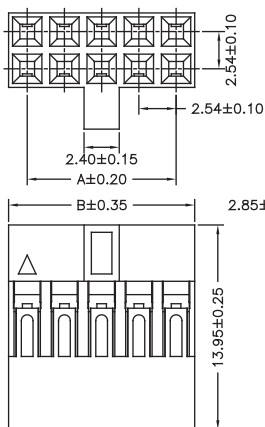

## 2.54mm Terminal / Housing

Part No.	Wire Range	Insulation O.D.	Material	Finish
5T2541N-BG0/TO	#22-#26	1.63mm(Max)	Brass	Gold Plated/
5T2541N-PG0/TO			Phosphor Bronze	Tin Plated

P/N.:5T2541N-XXR-01

P:Phosphor Bronze  
 B:Brass

T0: Tin plated  
 G0: Gold plated

No. of Contacts	Dimensions		No. of Contacts	Dimensions	
	A	B		A	B
2x1	- - -	2.54	2x21	50.80	53.34
2x2	2.54	5.08	2x22	53.34	55.88
2x3	5.08	7.62	2x23	55.88	58.42
2x4	7.62	10.16	2x24	58.42	60.96
2x5	10.16	12.70	2x25	60.96	63.50
2x6	12.70	15.24	2x26	63.50	66.04
2x7	15.24	17.78	2x27	66.04	68.58
2x8	17.78	20.32	2x28	68.58	71.12
2x9	20.32	22.86	2x29	71.12	73.66
2x10	22.86	25.40	2x30	73.66	76.20
2x11	25.40	27.94	2x31	76.20	78.74
2x12	27.94	30.48	2x32	78.74	81.28
2x13	30.48	33.02	2x33	81.28	83.82
2x14	33.02	35.56	2x34	83.82	86.36
2x15	35.56	38.10	2x35	86.36	88.90
2x16	38.10	40.64	2x36	88.90	91.44
2x17	40.64	43.18	2x37	91.44	93.98
2x18	43.18	45.72	2x38	93.98	96.52
2x19	45.72	48.26	2x39	96.52	99.06
2x20	48.26	50.80	2x40	99.06	101.60

P/N.:5H2541NX-2XXBBL00-01

1:With Bump  
 0:W/O Bump

No. of Contacts	Dimensions		No. of Contacts	Dimensions	
	A	B		A	B
2x1	- - -	2.54	2x21	50.80	53.34
2x2	2.54	5.08	2x22	53.34	55.88
2x3	5.08	7.62	2x23	55.88	58.42
2x4	7.62	10.16	2x24	58.42	60.96
2x5	10.16	12.70	2x25	60.96	63.50
2x6	12.70	15.24	2x26	63.50	66.04
2x7	15.24	17.78	2x27	66.04	68.58
2x8	17.78	20.32	2x28	68.58	71.12
2x9	20.32	22.86	2x29	71.12	73.66
2x10	22.86	25.40	2x30	73.66	76.20
2x11	25.40	27.94	2x31	76.20	78.74
2x12	27.94	30.48	2x32	78.74	81.28
2x13	30.48	33.02	2x33	81.28	83.82
2x14	33.02	35.56	2x34	83.82	86.36
2x15	35.56	38.10	2x35	86.36	88.90
2x16	38.10	40.64	2x36	88.90	91.44
2x17	40.64	43.18	2x37	91.44	93.98
2x18	43.18	45.72	2x38	93.98	96.52
2x19	45.72	48.26	2x39	96.52	99.06
2x20	48.26	50.80	2x40	99.06	101.60