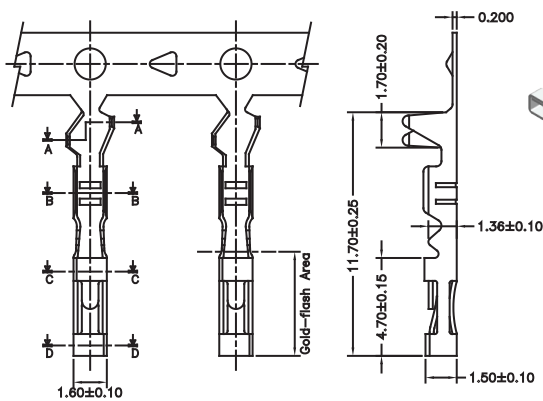

## 2.54mm Terminal / Housing

### Specifications

Current Rating: 3A AC,DC  
 Voltage Rating: 250V AC,DC  
 Temperature Range: -25°C to +85°C  
 Contact Resistance: 20mΩ Max  
 Insulation Resistance: 1000MΩ Min  
 Withstanding Voltage: 1500V AC/minute  
 Material:Nylon 66,UL94V-0

No. of Contacts	Dimensions		No. of Contacts	Dimensions	
	A	B		A	B
2x1	- - -	2.54	2x21	50.80	53.34
2x2	2.54	5.08	2x22	53.34	55.88
2x3	5.08	7.62	2x23	55.88	58.42
2x4	7.62	10.16	2x24	58.42	60.96
2x5	10.16	12.70	2x25	60.96	63.50
2x6	12.70	15.24	2x26	63.50	66.04
2x7	15.24	17.78	2x27	66.04	68.58
2x8	17.78	20.32	2x28	68.58	71.12
2x9	20.32	22.86	2x29	71.12	73.66
2x10	22.86	25.40	2x30	73.66	76.20
2x11	25.40	27.94	2x31	76.20	78.74
2x12	27.94	30.48	2x32	78.74	81.28
2x13	30.48	33.02	2x33	81.28	83.82
2x14	33.02	35.56	2x34	83.82	86.36
2x15	35.56	38.10	2x35	86.36	88.90
2x16	38.10	40.64	2x36	88.90	91.44
2x17	40.64	43.18	2x37	91.44	93.98
2x18	43.18	45.72	2x38	93.98	96.52
2x19	45.72	48.26	2x39	96.52	99.06
2x20	48.26	50.80	2x40	99.06	101.60

P/N.:5H2541NX-2XXBBL00-01

1:With Bump  
 0:W/O Bump

No. of Contacts	Dimensions		No. of Contacts	Dimensions	
	A	B		A	B
2x1	- - -	2.54	2x21	50.80	53.34
2x2	2.54	5.08	2x22	53.34	55.88
2x3	5.08	7.62	2x23	55.88	58.42
2x4	7.62	10.16	2x24	58.42	60.96
2x5	10.16	12.70	2x25	60.96	63.50
2x6	12.70	15.24	2x26	63.50	66.04
2x7	15.24	17.78	2x27	66.04	68.58
2x8	17.78	20.32	2x28	68.58	71.12
2x9	20.32	22.86	2x29	71.12	73.66
2x10	22.86	25.40	2x30	73.66	76.20
2x11	25.40	27.94	2x31	76.20	78.74
2x12	27.94	30.48	2x32	78.74	81.28
2x13	30.48	33.02	2x33	81.28	83.82
2x14	33.02	35.56	2x34	83.82	86.36
2x15	35.56	38.10	2x35	86.36	88.90
2x16	38.10	40.64	2x36	88.90	91.44
2x17	40.64	43.18	2x37	91.44	93.98
2x18	43.18	45.72	2x38	93.98	96.52
2x19	45.72	48.26	2x39	96.52	99.06
2x20	48.26	50.80	2x40	99.06	101.60