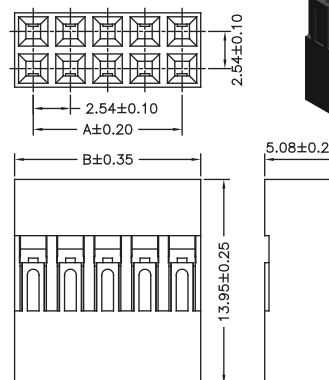

## 2.54mm Terminal / Housing

Part No.	Wire Range	Insulation O.D.	Material	Finish
5T2541N-BG0/TO	#22-#26	1.63mm(Max)	Brass	Gold Plated/
5T2541N-PG0/TO			Phosphor Bronze	Tin Plated

P/N.:5T2541N-XXR-01

P:Phosphor Bronze  
 B:Brass

T0: Tin plated  
 G0: Gold plated

No. of Contacts	Dimensions		No. of Contacts	Dimensions	
	A	B		A	B
2x1	- - -	2.54	2x21	50.80	53.34
2x2	2.54	5.08	2x22	53.34	55.88
2x3	5.08	7.62	2x23	55.88	58.42
2x4	7.62	10.16	2x24	58.42	60.96
2x5	10.16	12.70	2x25	60.96	63.50
2x6	12.70	15.24	2x26	63.50	66.04
2x7	15.24	17.78	2x27	66.04	68.58
2x8	17.78	20.32	2x28	68.58	71.12
2x9	20.32	22.86	2x29	71.12	73.66
2x10	22.86	25.40	2x30	73.66	76.20
2x11	25.40	27.94	2x31	76.20	78.74
2x12	27.94	30.48	2x32	78.74	81.28
2x13	30.48	33.02	2x33	81.28	83.82
2x14	33.02	35.56	2x34	83.82	86.36
2x15	35.56	38.10	2x35	86.36	88.90
2x16	38.10	40.64	2x36	88.90	91.44
2x17	40.64	43.18	2x37	91.44	93.98
2x18	43.18	45.72	2x38	93.98	96.52
2x19	45.72	48.26	2x39	96.52	99.06
2x20	48.26	50.80	2x40	99.06	101.60

P/N.:5H2541NX-2XXBBL00-01

1:With Bump  
 0:W/O Bump

No. of Contacts	Dimensions		No. of Contacts	Dimensions	
	A	B		A	B
2x1	- - -	2.54	2x21	50.80	53.34
2x2	2.54	5.08	2x22	53.34	55.88
2x3	5.08	7.62	2x23	55.88	58.42
2x4	7.62	10.16	2x24	58.42	60.96
2x5	10.16	12.70	2x25	60.96	63.50
2x6	12.70	15.24	2x26	63.50	66.04
2x7	15.24	17.78	2x27	66.04	68.58
2x8	17.78	20.32	2x28	68.58	71.12
2x9	20.32	22.86	2x29	71.12	73.66
2x10	22.86	25.40	2x30	73.66	76.20
2x11	25.40	27.94	2x31	76.20	78.74
2x12	27.94	30.48	2x32	78.74	81.28
2x13	30.48	33.02	2x33	81.28	83.82
2x14	33.02	35.56	2x34	83.82	86.36
2x15	35.56	38.10	2x35	86.36	88.90
2x16	38.10	40.64	2x36	88.90	91.44
2x17	40.64	43.18	2x37	91.44	93.98
2x18	43.18	45.72	2x38	93.98	96.52
2x19	45.72	48.26	2x39	96.52	99.06
2x20	48.26	50.80	2x40	99.06	101.60